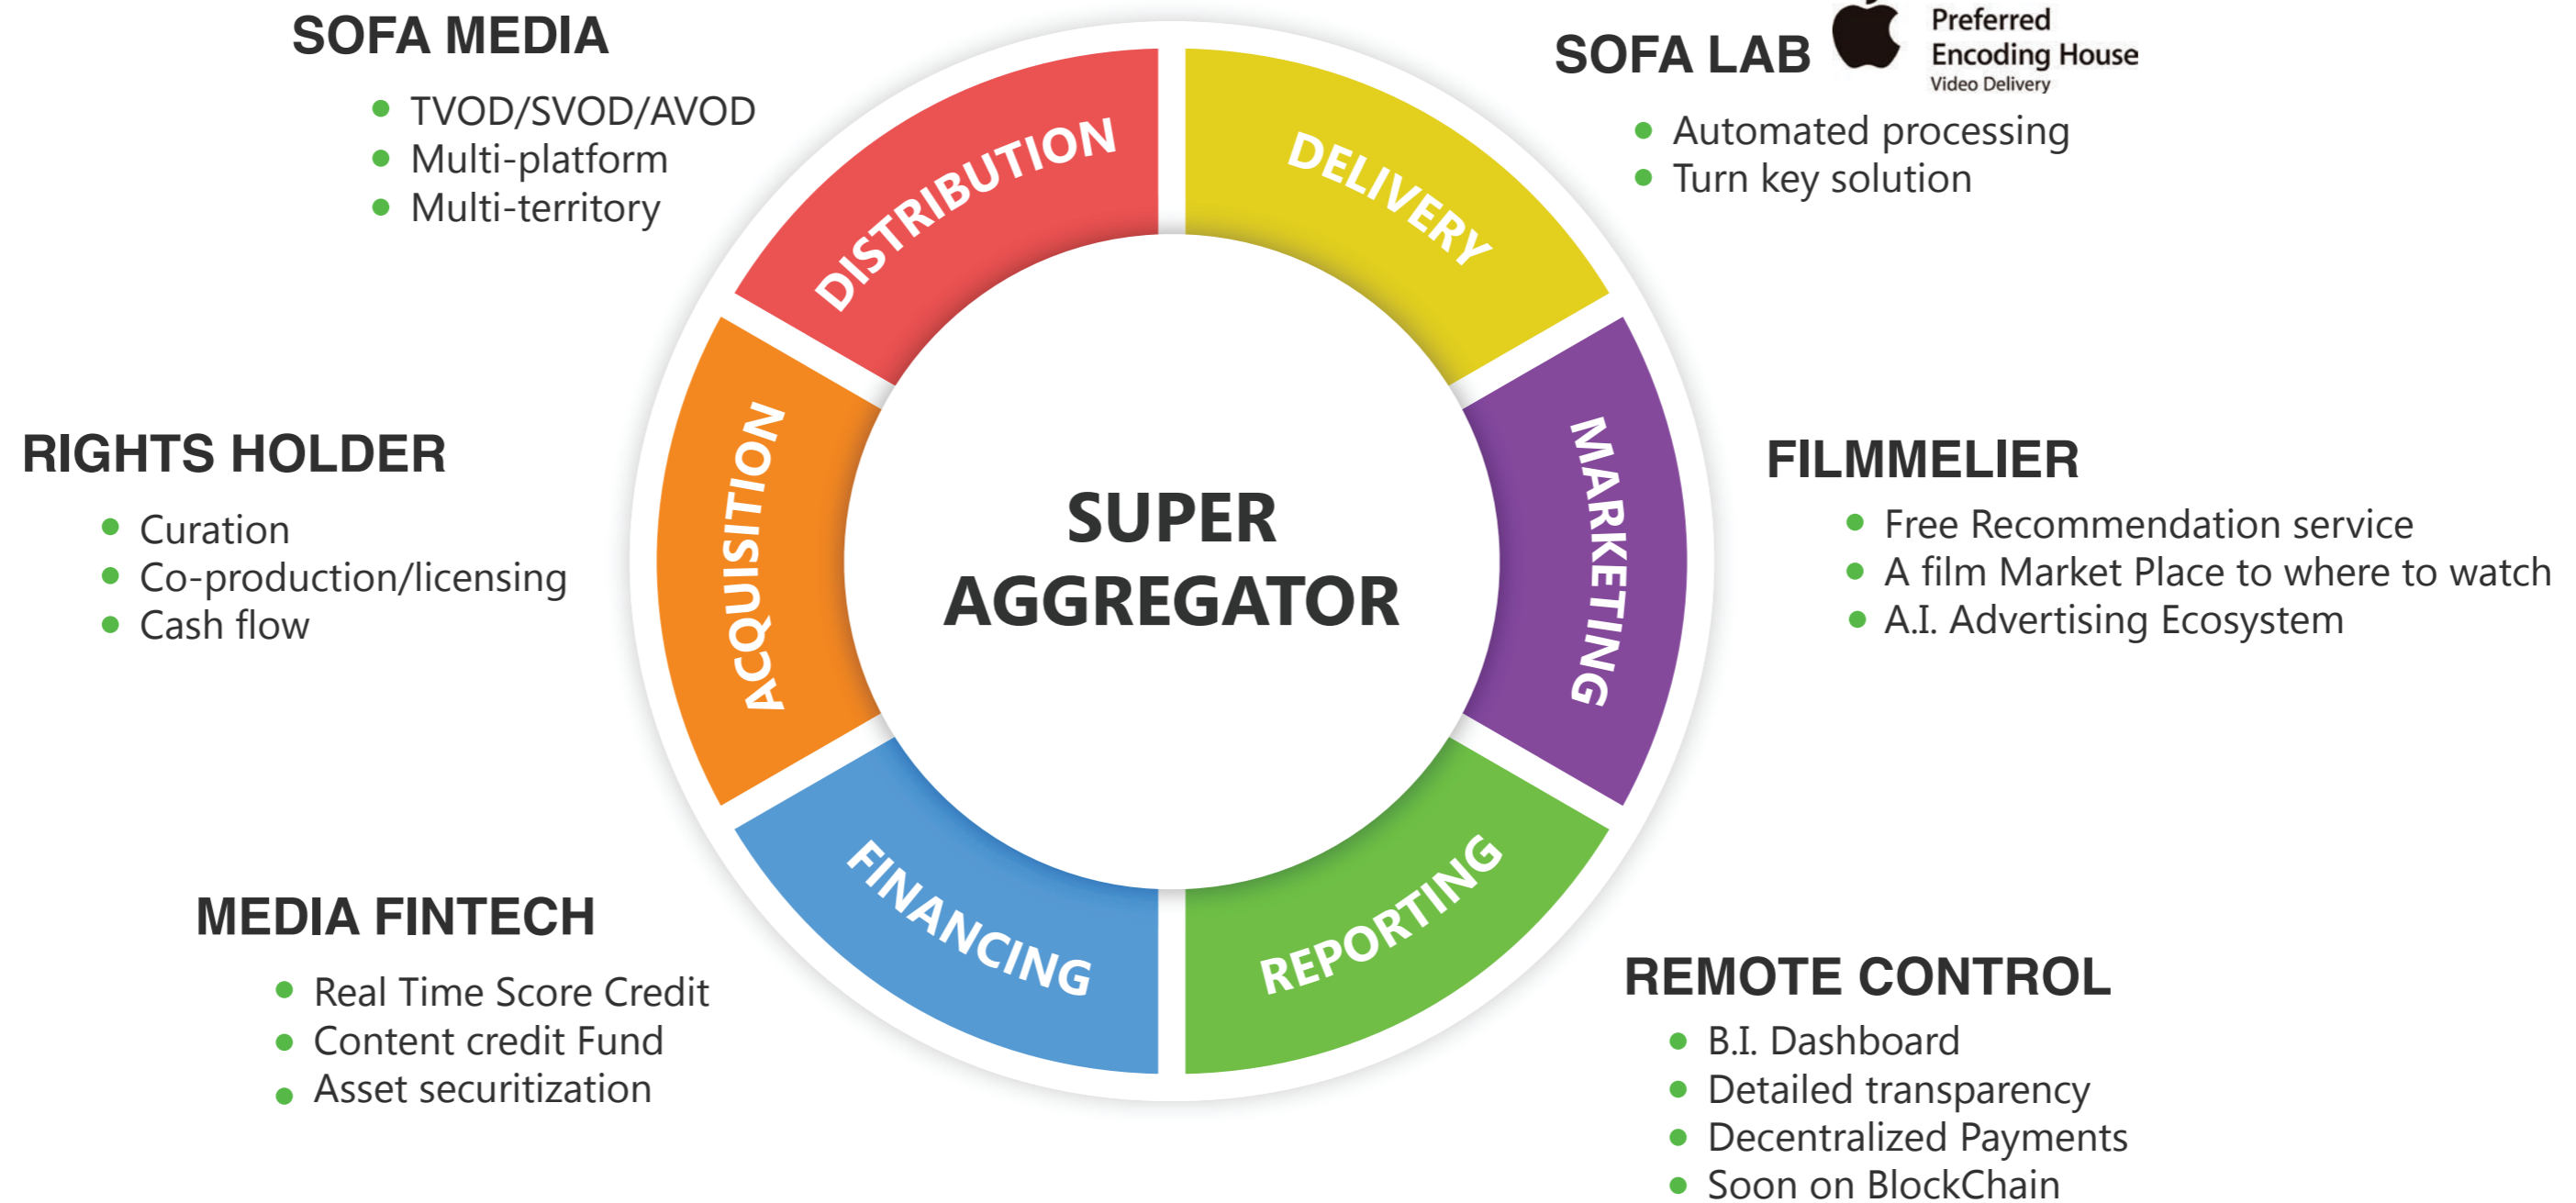

PLATFORM

NETFLIX

Disney

HBO GO

amazon prime video

hulu

MUBI

YouTube KIDS

YouTube Red

DAZN

D2C
BILLING
CUSTOMER SERVICE
DEVELOPING
UX
R&D
DELIVERY (CDN)
CONTENT OFFER (ALL INCLUSIVE)
CRM

PAY TV OPERATOR

movistar

vodafone

orange

sky

D2C
BILLING
CUSTOMER SERVICE
ENGINEERING
INFRA
DELIVERY
CONTENT BUNDLE
INTERNET+PHONE BUNDLING

SOFA DGTL

Fabio Lima

CEO Sofa Digital

fabio@sofadigital.com

sofadigital.com

filmmelier.com