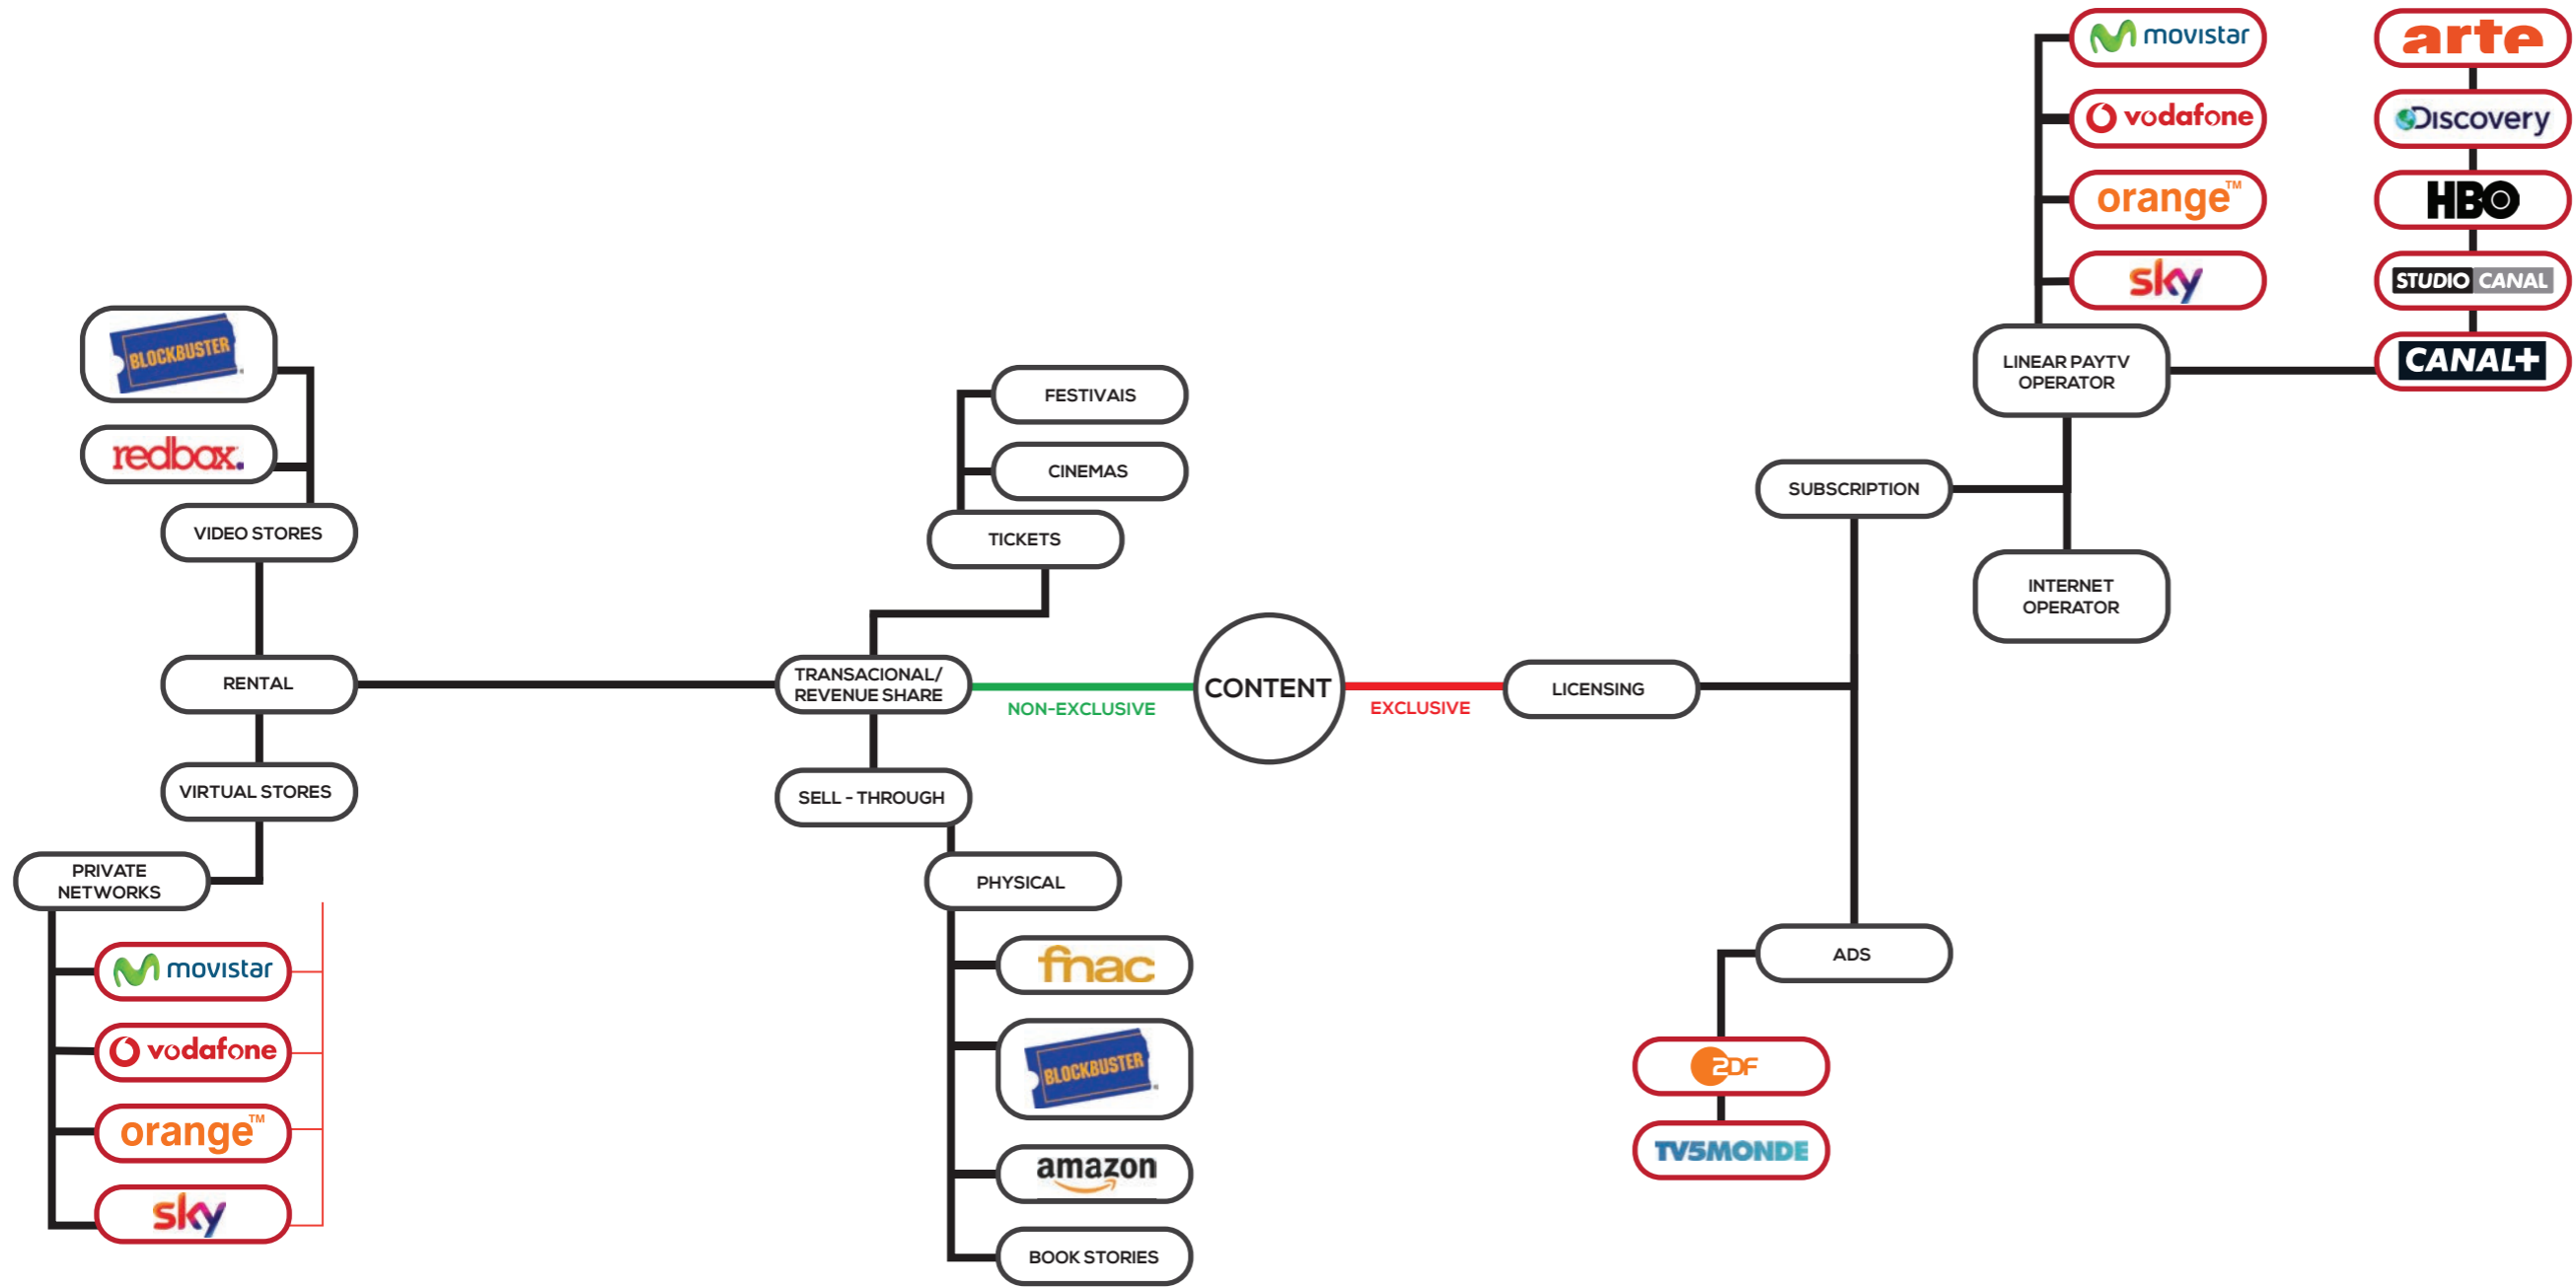

HOW THE PLATFORM LANDSCAPE IS EVOLVING

Fabio Lima
CEO Sofa Digital
fabio@sofadigital.com

BEFORE

NOW

PLAYERS OFFERS

CHANNEL

arte

 Discovery

HBO

STUDIO CANAL

CANAL+

CONTENT CURATION
MARKETING
WHOLESALE PRICING

PLAYERS OFFERS

CHANNEL

CONTENT CURATION
MARKETING
WHOLESALE PRICING

PAY TV OPERATOR

D2C
BILLING
CUSTOMER SERVICE
ENGINEERING
INFRA
DELIVERY
CONTENT BUNDLE
INTERNET+PHONE BUNDLING

PLAYERS OFFERS

CHANNEL

CONTENT CURATION
MARKETING
WHOLESALE PRICING

PAY TV OPERATOR

D2C
BILLING
CUSTOMER SERVICE
ENGINEERING
INFRA
DELIVERY
CONTENT BUNDLE
INTERNET+PHONE BUNDLING

PLATFORM

D2C
BILLING
CUSTOMER SERVICE
DEVELOPING
UX
R&D
DELIVERY (CDN)
CONTENT OFFER (ALL INCLUSIVE)
CRM

PLAYERS OFFERS

CHANNEL

arte

Discovery

HBO

STUDIO CANAL