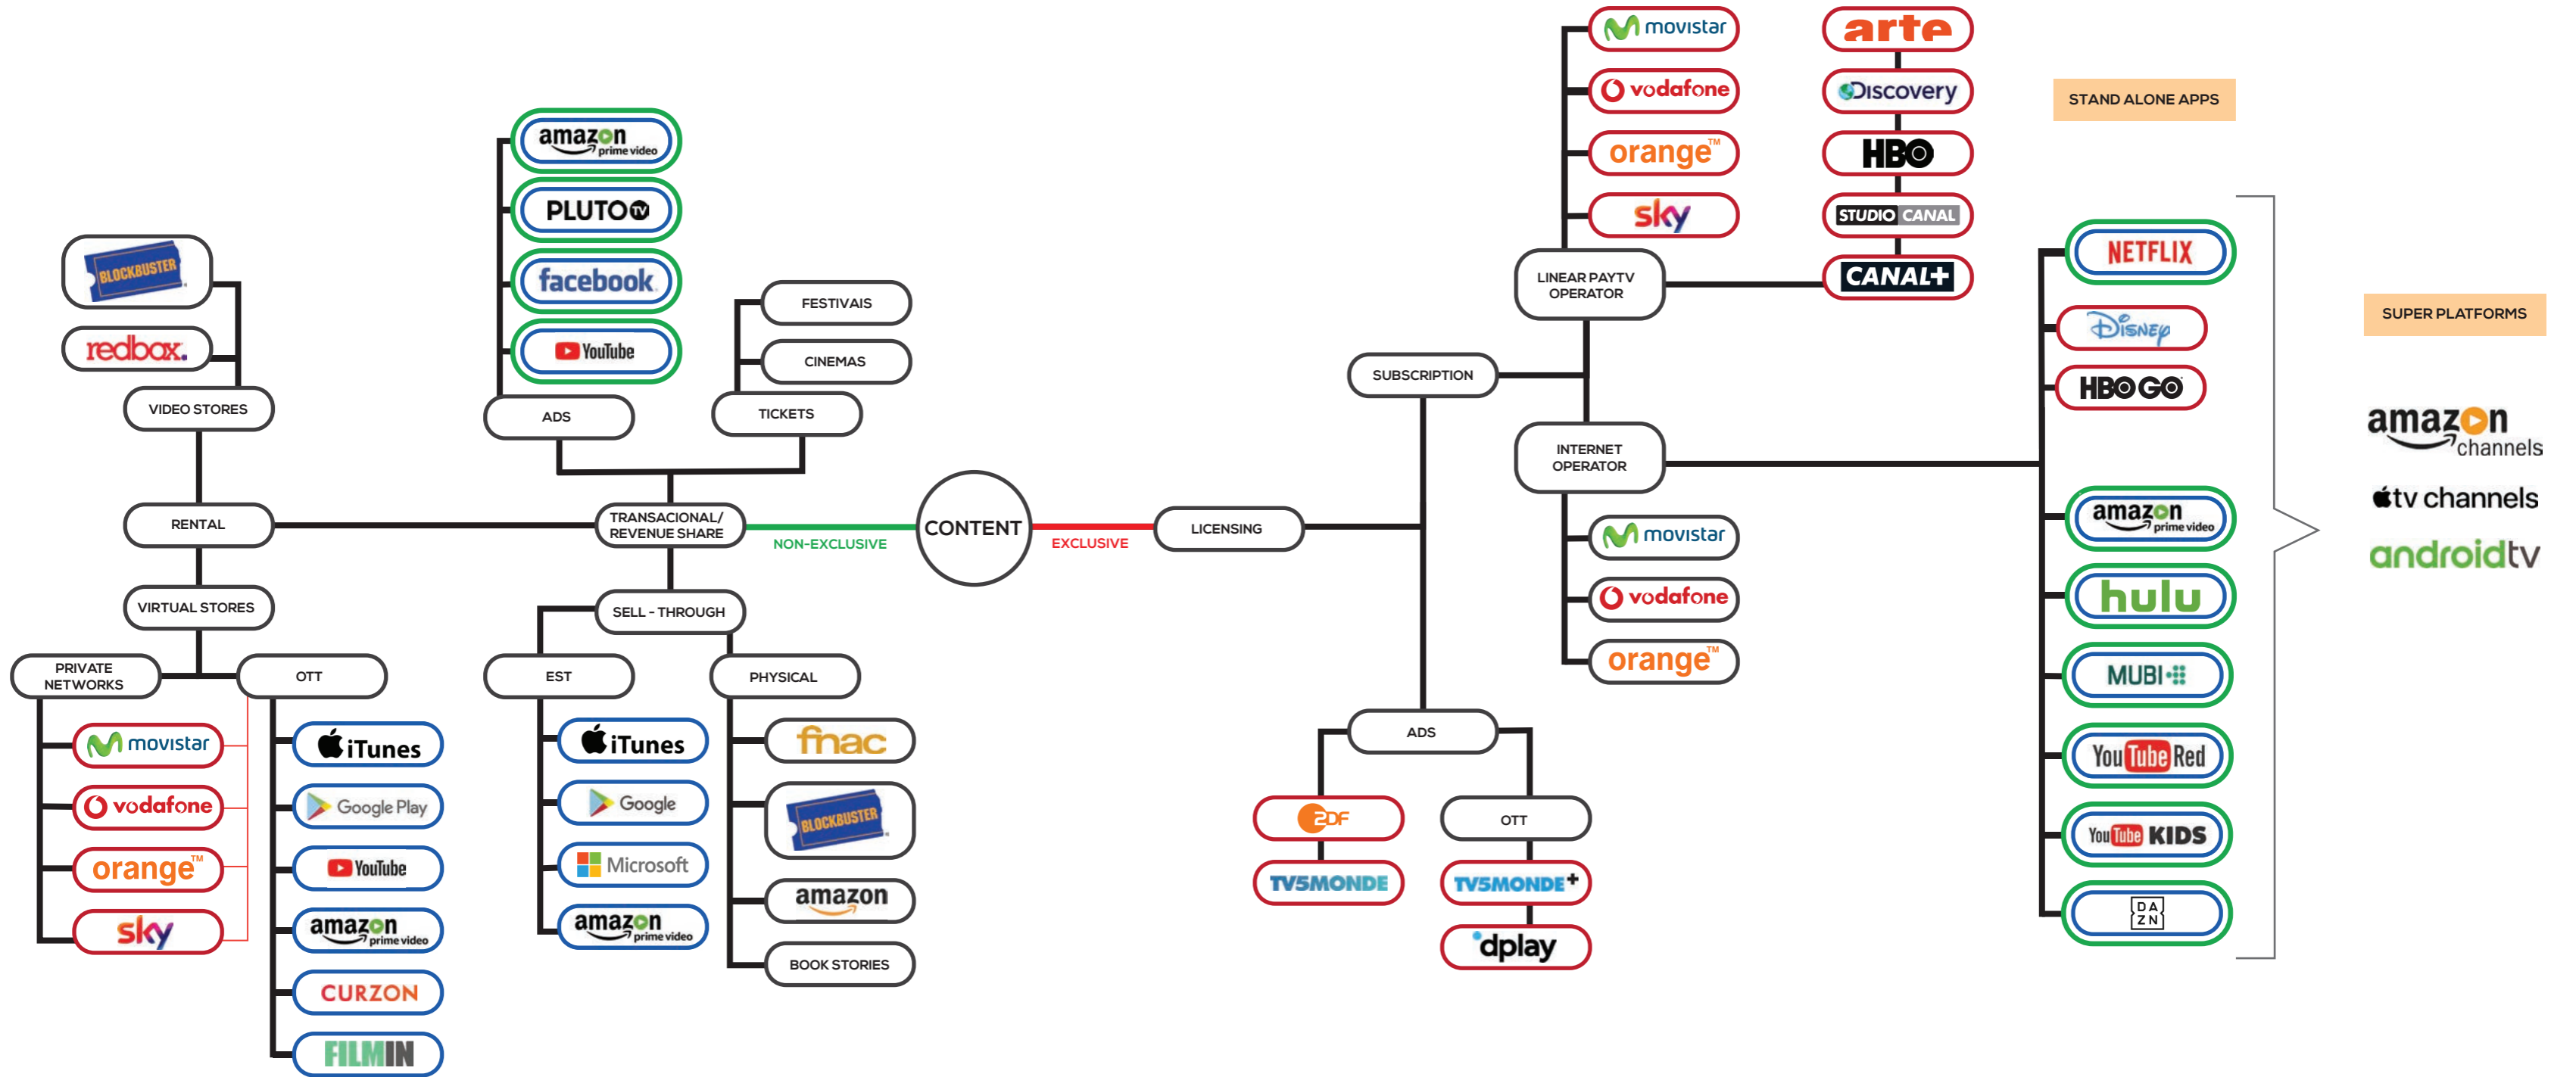

HOW THE PLATFORM LANDSCAPE IS EVOLVING

Fabio Lima
CEO Sofa Digital
fabio@sofadigital.com

BEFORE

NOW

PLAYERS OFFERS

CHANNEL

arte

 Discovery

HBO

STUDIO CANAL

CANAL+

CONTENT CURATION
MARKETING
WHOLESALE PRICING

PLAYERS OFFERS

CHANNEL

CONTENT CURATION
MARKETING
WHOLESALE PRICING

PAY TV OPERATOR

D2C
BILLING
CUSTOMER SERVICE
ENGINEERING
INFRA
DELIVERY
CONTENT BUNDLE
INTERNET+PHONE BUNDLING

PLAYERS OFFERS

CHANNEL

CONTENT CURATION
MARKETING
WHOLESALE PRICING

PAY TV OPERATOR

D2C
BILLING
CUSTOMER SERVICE
ENGINEERING
INFRA
DELIVERY
CONTENT BUNDLE
INTERNET+PHONE BUNDLING

PLATFORM

D2C
BILLING
CUSTOMER SERVICE
DEVELOPING
UX
R&D
DELIVERY (CDN)
CONTENT OFFER (ALL INCLUSIVE)
CRM

PLAYERS OFFERS

CHANNEL

arte

Discovery

HBO

STUDIO CANAL